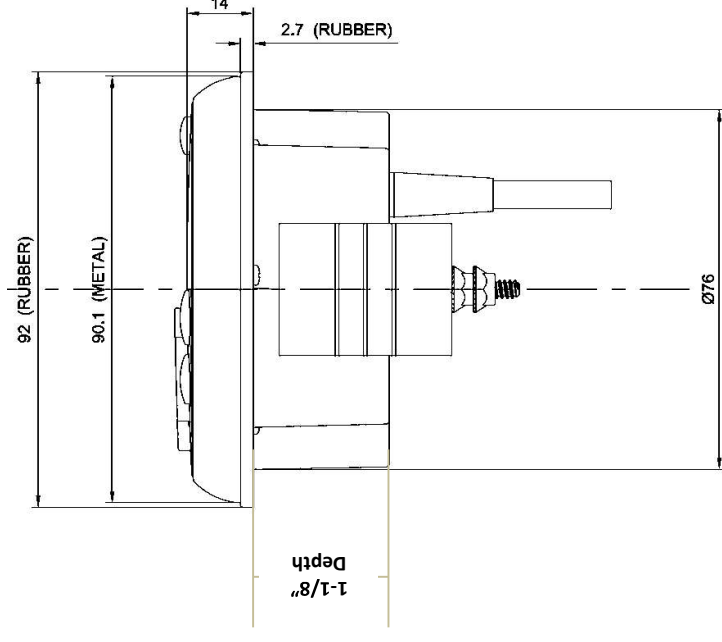

MW1

Button Functions:

- **POWER/SOURCE:** Press to turn power ON, press and hold to turn power OFF
- **VOLUME:** Press the UP or DOWN Arrows to operate the volume levels
- **BAND/MENU:** Press to select band in AM/FM or SiriusXM
- **ADVANCE:** Press the LEFT or RIGHT Arrows to change tracks, channels, etc.
- **MENU OPTIONS:** Press the UP or DOWN Arrows to scroll through menu options when available
- **PLAY/PAUSE/MUTE:** Press to MUTE volume, Press to PAUSE or PLAY music track
- **ENTER:** Press to select confirmation of option