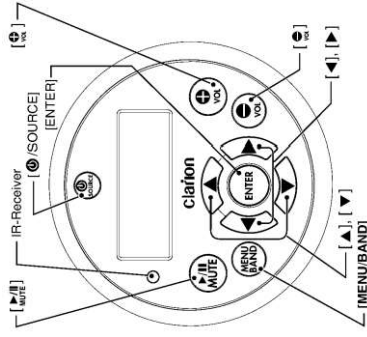

### Features:

- 2-Line Segmented Display
- Meets or Exceeds ASTM D4329 (UV Exposure)
- Meets or Exceeds ASTM B117 (Salt and Fog Exposure)
- Add up to any combination of (3) Clarion compatible Marine Remotes
- 15" 8-pin Wired Remote Pigtail
- Remote Extension Cable: MWRXC-RET (25')
- Remote "Y" Cable: MWRYC-RET
- Mounting Bracket and Hardware Included
- Mounting Hole Requirement: 3-inches
- Escutcheon Dimensions: 92mm x 14mm
- Mounting Depth: 1-1/8"

### Button Functions:

- POWER/SOURCE:** Press to turn power ON, press and hold to turn power OFF
- VOLUME:** Press the UP or DOWN Arrows to operate the volume levels
- BAND/MENU:** Press to select band in AM/FM or SiriusXM
- ADVANCE:** Press the LEFT or RIGHT Arrows to change tracks, channels, etc.
- MENU OPTIONS:** Press the UP or DOWN Arrows to scroll through menu options when available
- PLAY/PAUSE/MUTE:** Press to MUTE volume, Press to PAUSE or PLAY music track
- ENTER:** Press to select confirmation of option