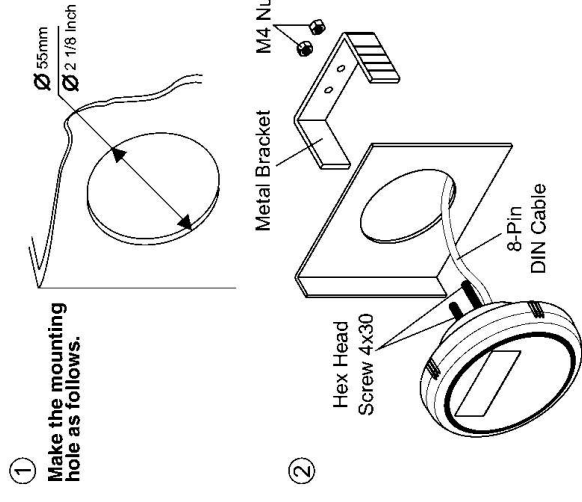

### Features:

- 2-Line Segmented Display
- Meets or Exceeds ASTM D4329 (UV Exposure)
- Meets or Exceeds ASTM B117 (Salt and Fog Exposure)
- Add up to any combination of (3) Clarion compatible Marine Remotes
- 15" 8-pin Wired Remote Pigtail
- Remote Extension Cable: MWRXC-RET (25')
- Remote "Y" Cable: MWRYC-RET
- Mounting Bracket and Hardware Included
- Mounting Hole Requirement: 3-inches
- Escutcheon Dimensions: 92mm x 14mm
- Mounting Depth: 1-1/8"